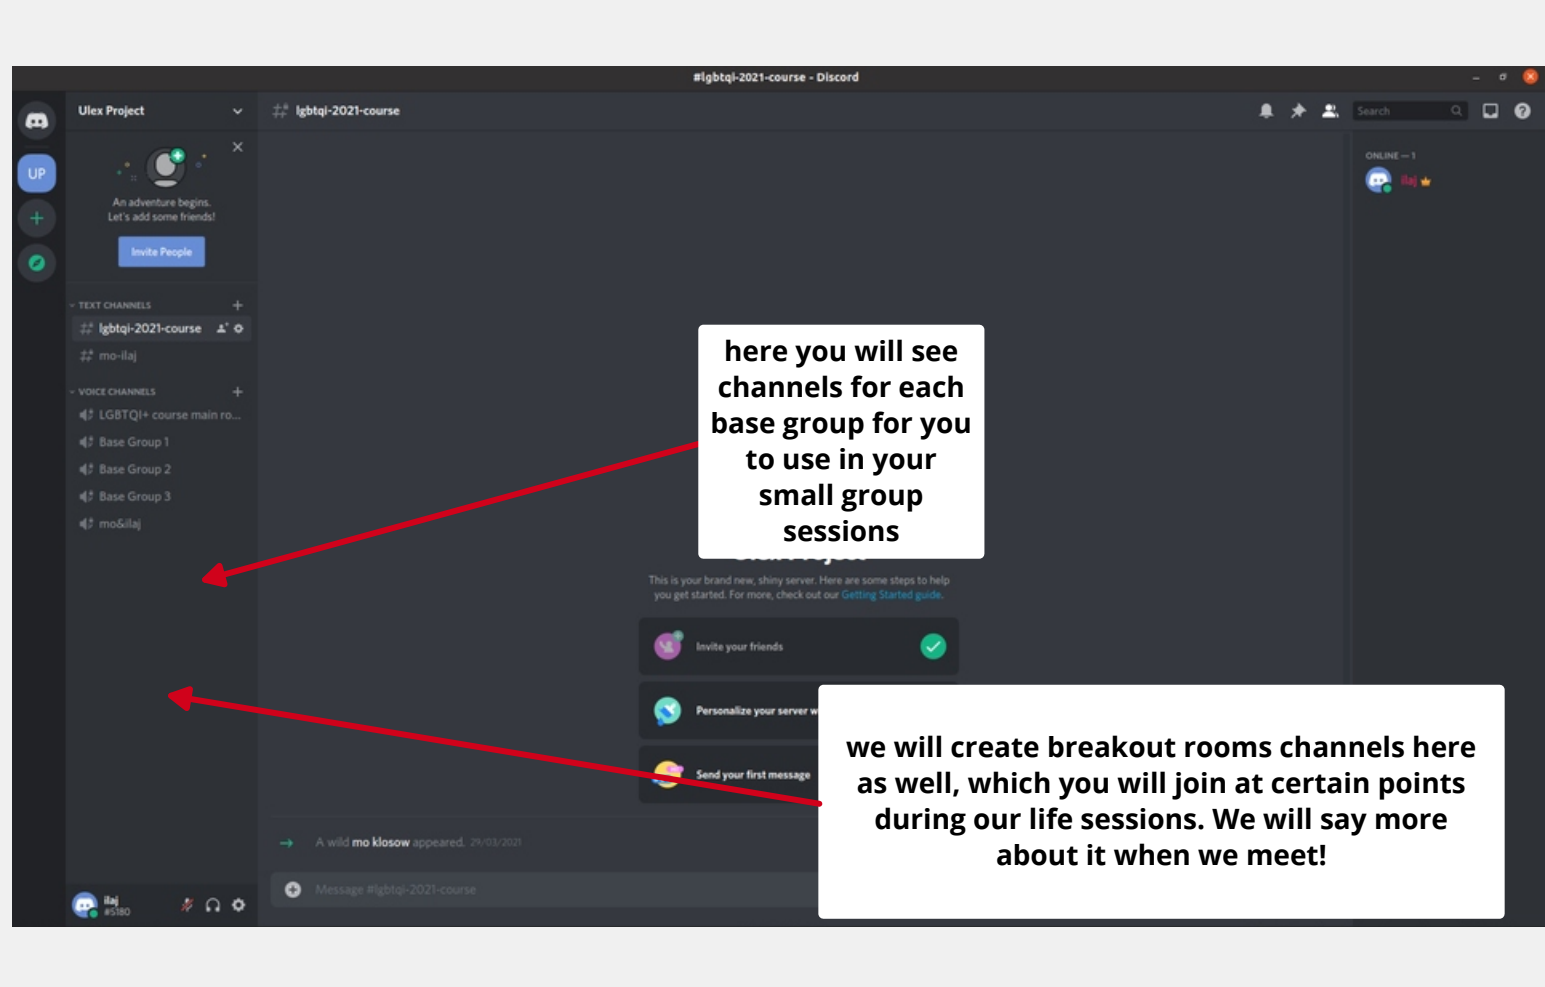

click here to see the chat and video channels

click here to join the life session

click here to connect your video

and here you are!

to see the chat click here

this is how it looks like when you click on the chat

to go back to seeing all the videos click here

to start or stop video, mute/unmute, share your screen and disconnect, use these buttons. you might need to move your cursor around for them to appear.

here you will see channels for each base group for you to use in your small group sessions

we will create breakout rooms channels here as well, which you will join at certain points during our life sessions. We will say more about it when we meet!