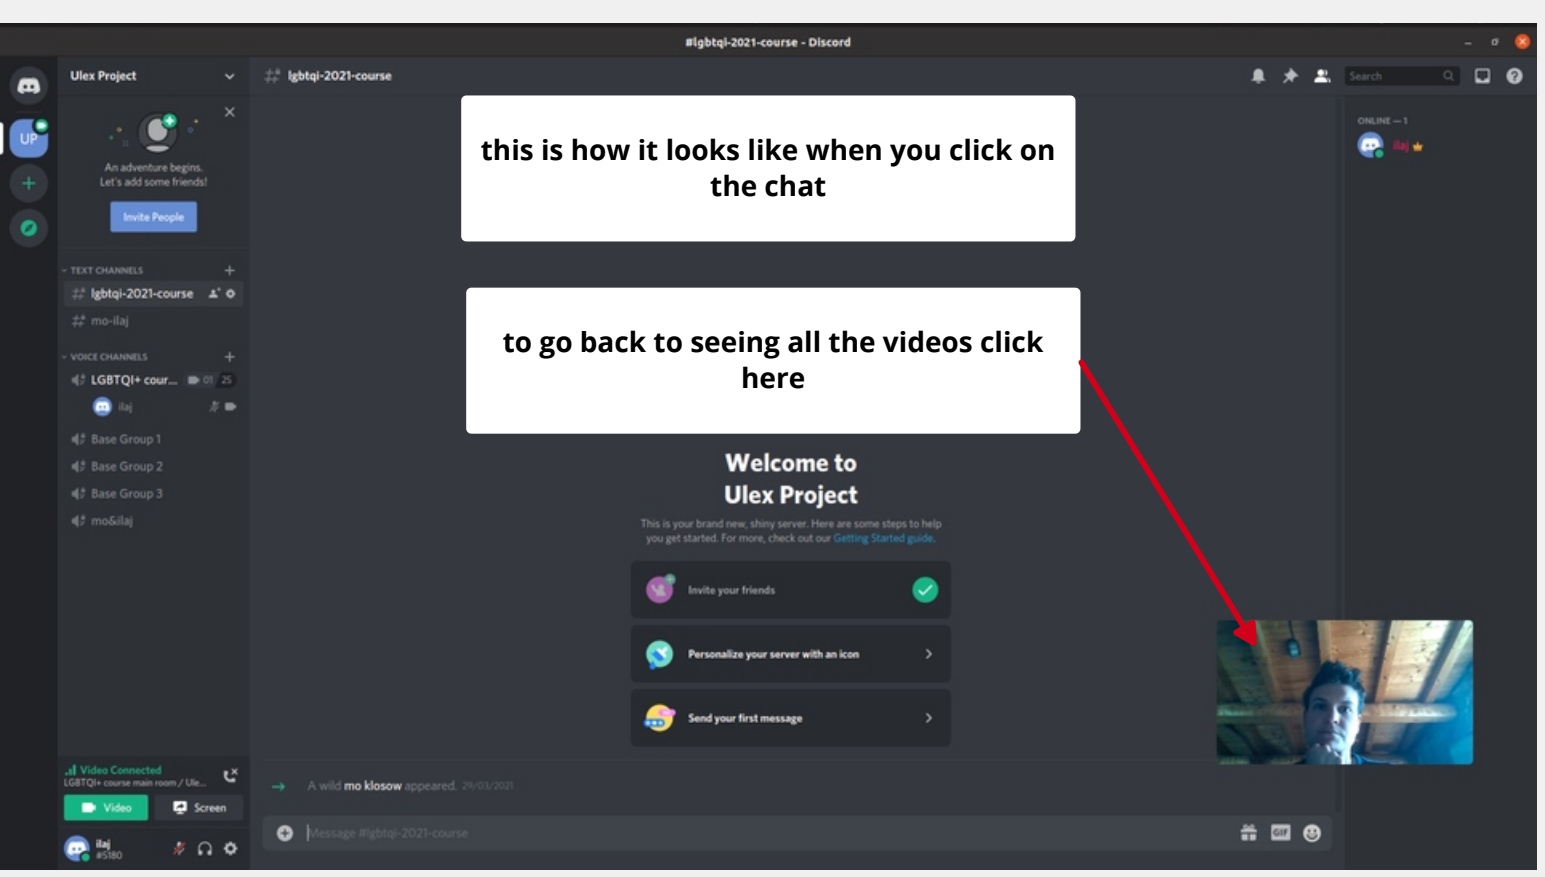

click here to see the chat and video channels

click here to join the life session

click here to connect your video

and here you are!

to see the chat click here

this is how it looks like when you click on the chat

to go back to seeing all the videos click here

to start or stop video, mute/unmute, share your screen and disconnect, use these buttons. you might need to move your cursor around for them to appear.

here you will see channels for each base group for you to use in your small group sessions

we will create breakout rooms channels here as well, which you will join at certain points during our life sessions. We will say more about it when we meet!