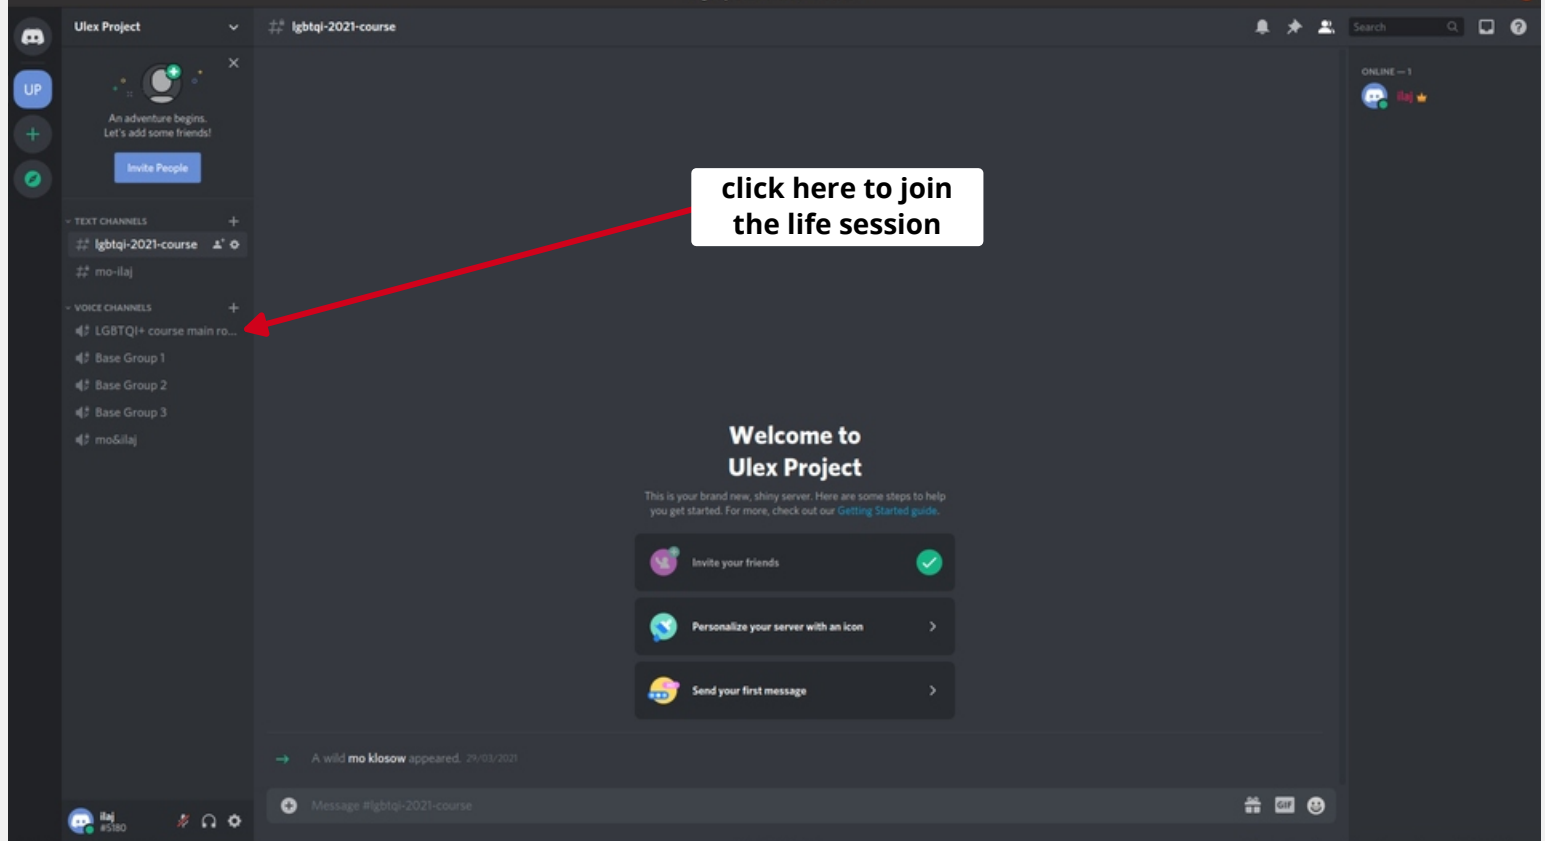

click here to see the chat and video channels

click here to join the life session

click here to connect your video

and here you are!

to see the chat click here

this is how it looks like when you click on the chat

to go back to seeing all the videos click here

to start or stop video, mute/unmute, share your screen and disconnect, use these buttons. you might need to move your cursor around for them to appear.

here you will see channels for each base group for you to use in your small group sessions

we will create breakout rooms channels here as well, which you will join at certain points during our life sessions. We will say more about it when we meet!