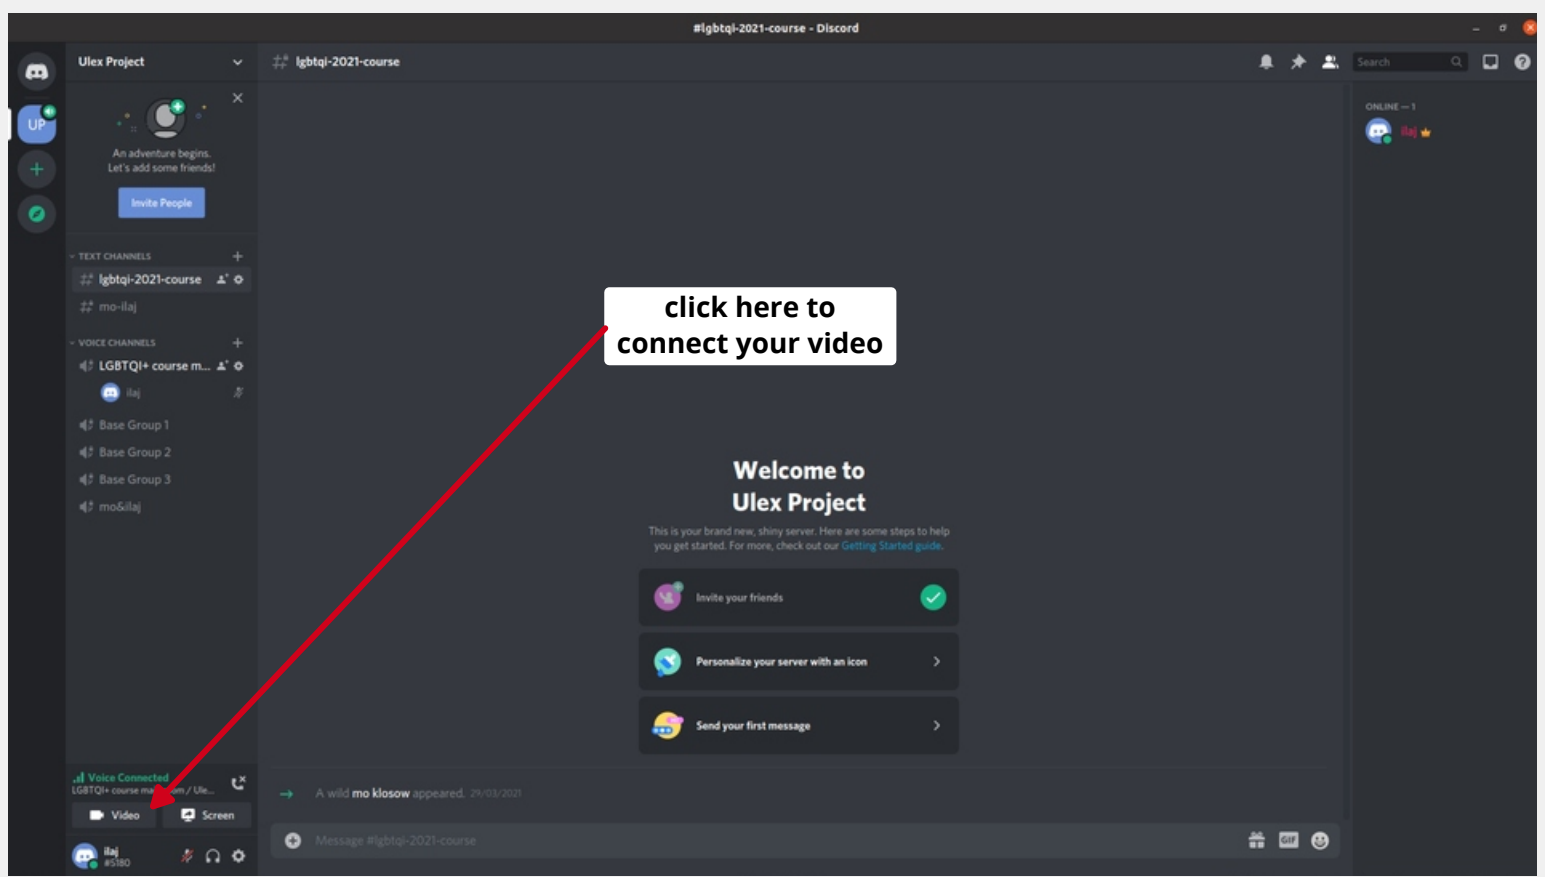

click here to see the chat and video channels

click here to join the life session

click here to connect your video

and here you are!

to see the chat click here

this is how it looks like when you click on the chat

to go back to seeing all the videos click here

to start or stop video, mute/unmute, share your screen and disconnect, use these buttons. you might need to move your cursor around for them to appear.

here you will see channels for each base group for you to use in your small group sessions

we will create breakout rooms channels here as well, which you will join at certain points during our life sessions. We will say more about it when we meet!