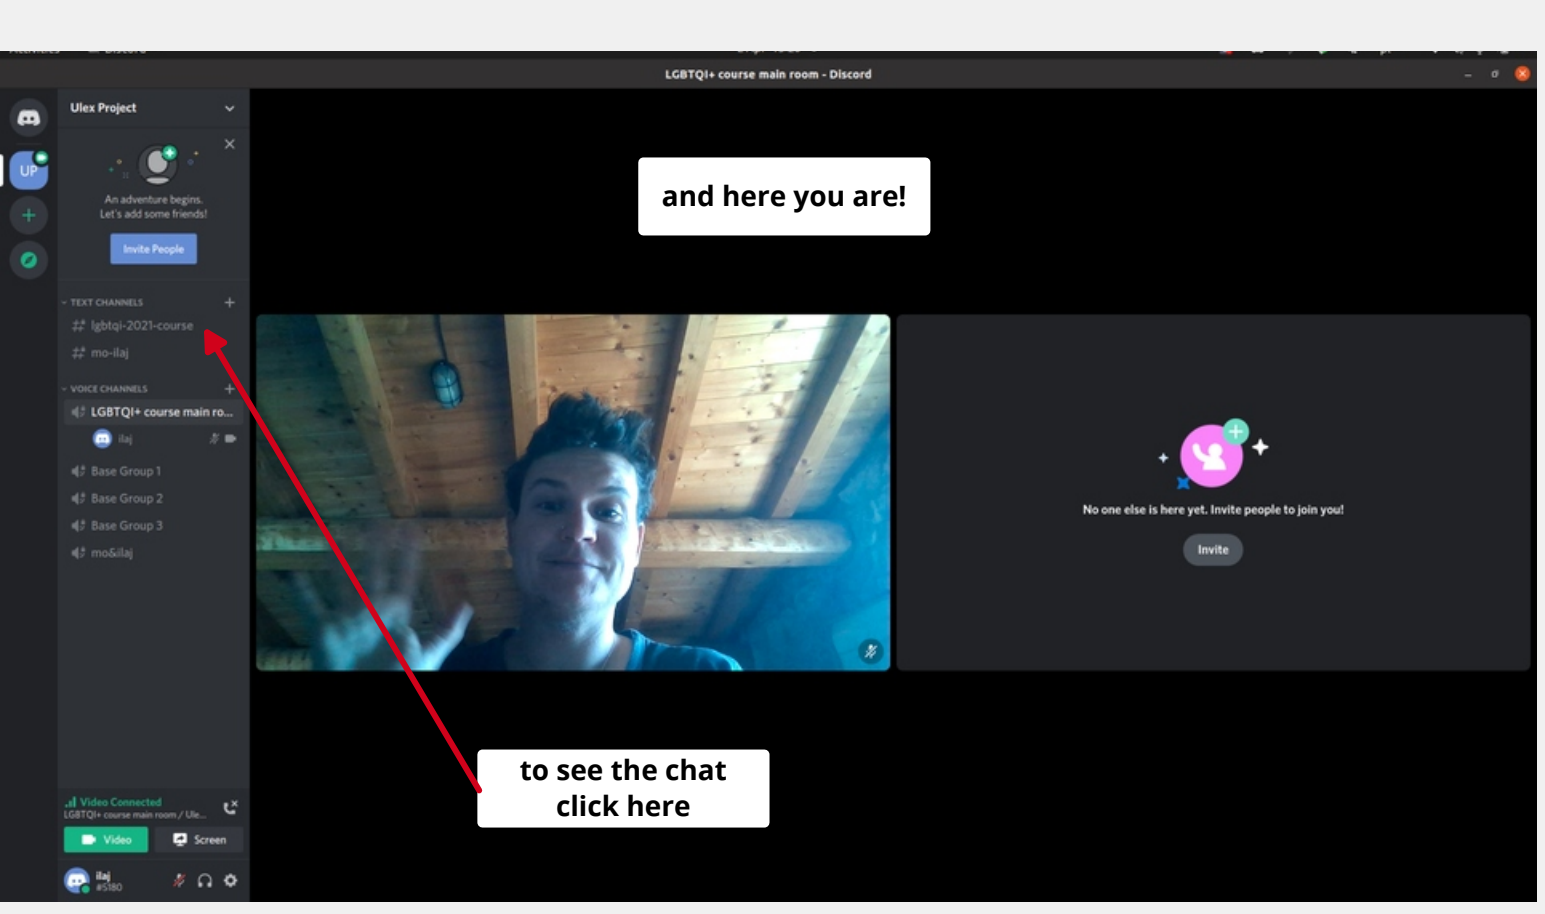

click here to see the chat and video channels

click here to join the life session

click here to connect your video

and here you are!

to see the chat click here

this is how it looks like when you click on the chat

to go back to seeing all the videos click here

to start or stop video, mute/unmute, share your screen and disconnect, use these buttons. you might need to move your cursor around for them to appear.

here you will see channels for each base group for you to use in your small group sessions

we will create breakout rooms channels here as well, which you will join at certain points during our life sessions. We will say more about it when we meet!